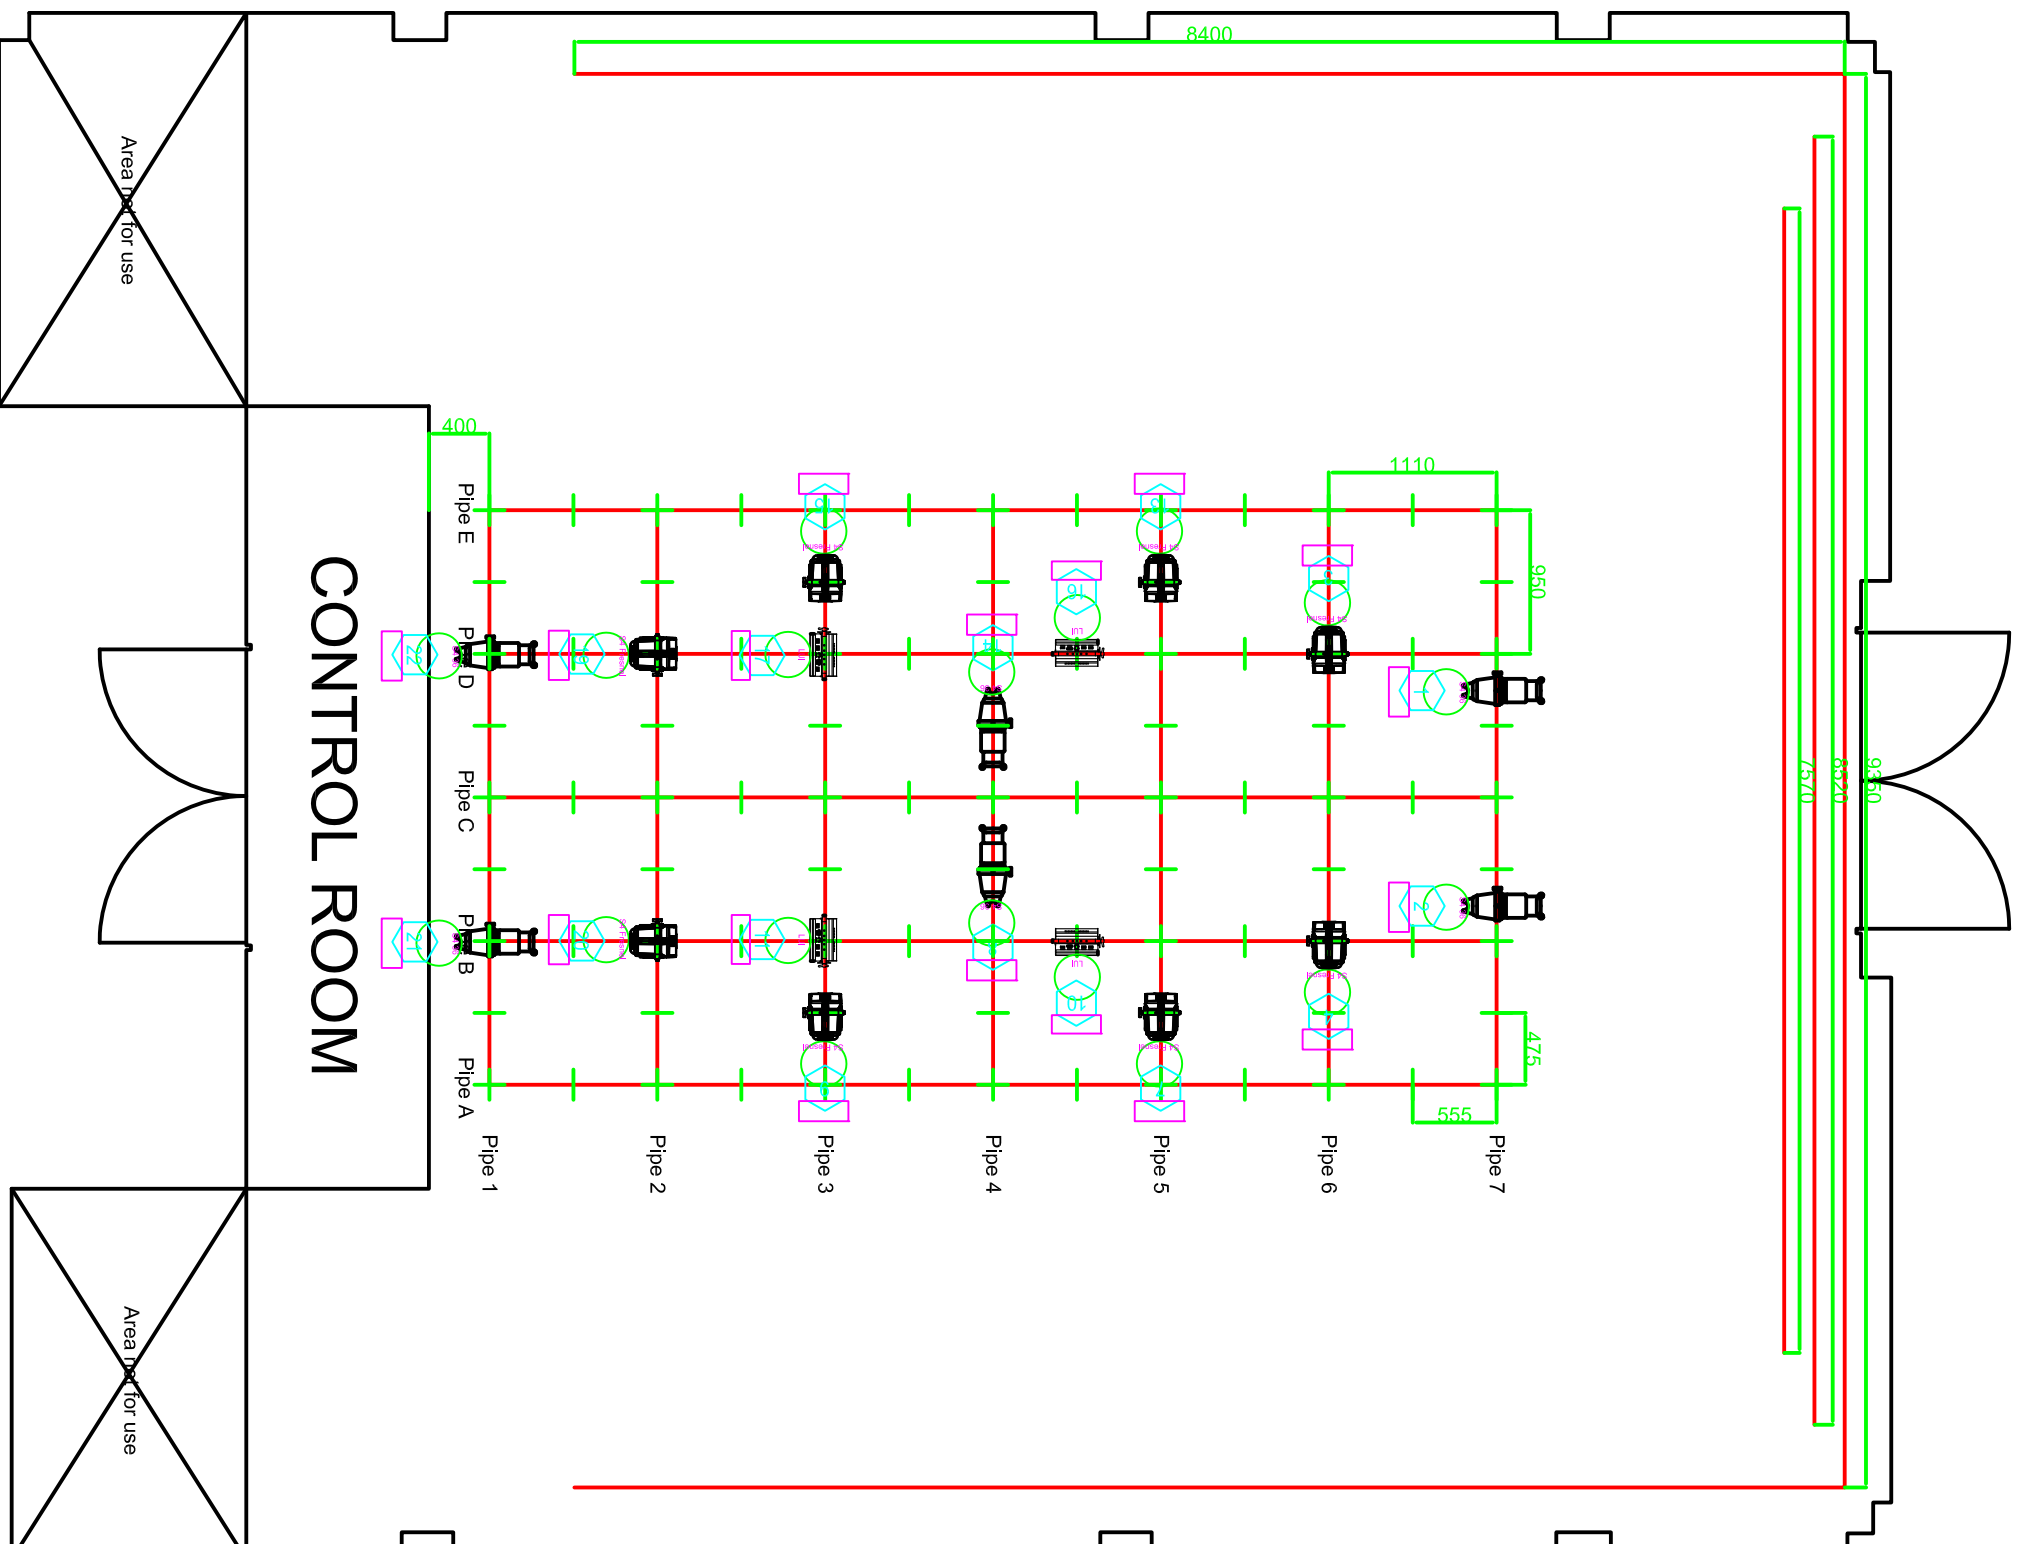

Centre 42 Black Box

Symbol	Description	Qty
	Selecon Hui Floodlight (500W)	04
	36° ETC S4 (750W)	06
	7th ETC S4 Fresnel (750W)	08

Scale: 1: 50 @ A3 Updated: 07 May 2014

Overstage Drawing Plate: 1 of 1

Venue: Centre 42
 Black Box
 42 Waterloo Street
 Singapore 187951